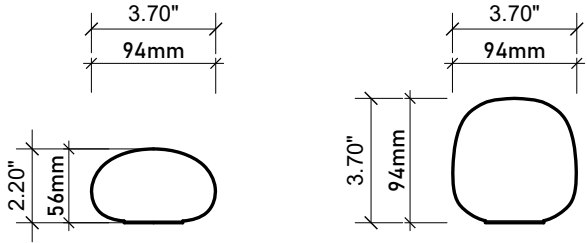

SPECIFICATION

DWG

PRODUCT NO

AML02