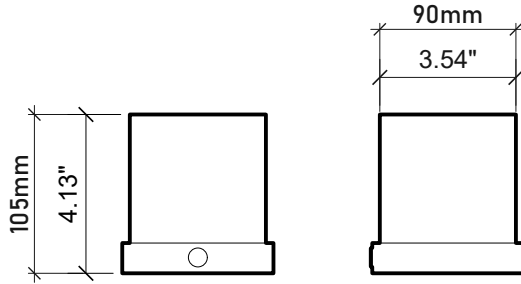

SPECIFICATION

DWG

PRODUCT NO

AML03

Lumen Cube – Alabaster Edition

Type:	Portable Lamp
Globe type:	integrated LED
Voltage:	110V-220V compatible
Wattage:	3-6W
Environment:	Indoor
Power Source:	Rechargeable Built-in Battery