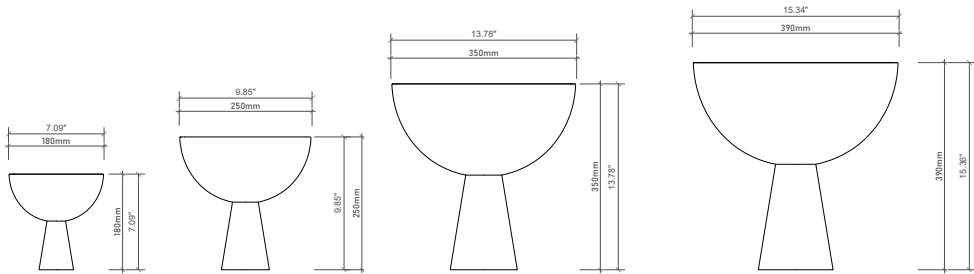

SPECIFICATION

DWG

PRODUCT NO

MPB01