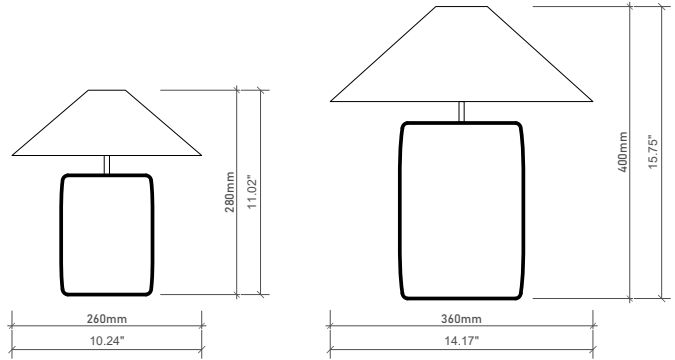

# SPECIFICATION

DWG

PRODUCT NO

**Size Options:**  
Classic: 10.2" x 11" (26 x 28 cm) – Perfect for side tables or cozy nooks.  
Grand: 14.2" x 15.7" (36 x 40 cm) – A bold statement for consoles, desks, or open-plan spaces.

**Finish:** Polished marble base paired with a retro-style fabric cord and brass switch for vintage charm.