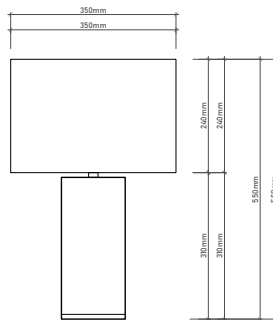

SPECIFICATION

DWG

PRODUCT NO

MTL07

Colonna Table Lamp

Type: Table Lamp

Globe type: E26/E27

Voltage: 110V-220V compatible