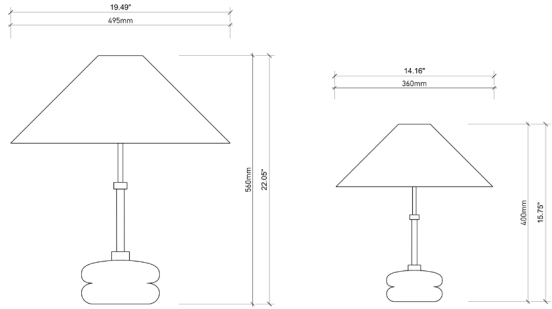

SPECIFICATION

DWG

PRODUCT NO

MTL09

Plinth Lamp Calacatta Viola

Type: Table Lamp

Globe type: E26/E27

Voltage: 110V-220V compatible

Wattage: 3-6W

Environment: Indoor

Installation: Hard Wired Table Lamp

Statement Size

Option 1: Classic Statement
Height: 40 cm | 15.7 inches
Diameter: 36 cm | 14.2 inches
Ideal for: Bedside tables, desktops, console accents

Option 2: Grand Illuminator
Height: 56 cm | 22 inches
Diameter: 49.5 cm | 19.5 inches
Ideal for: Living rooms, entryways, floor lamp alternative
(All dimensions include shade)

Luxurious Calacatta Viola Marble Base